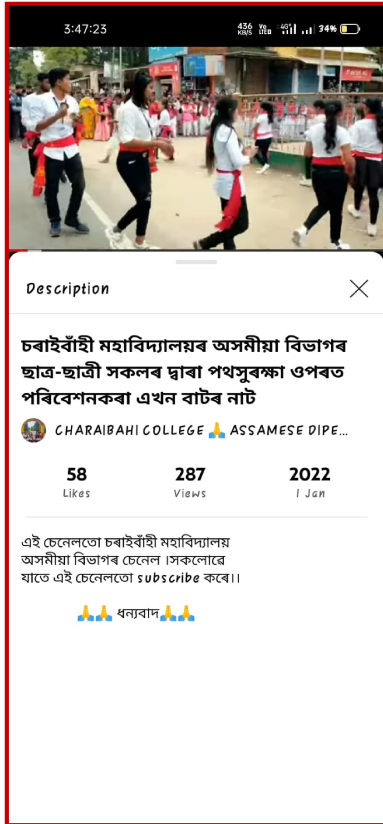

## Provide YouTube channel

YouTube Channel Link <https://youtube.com/@charaibahicollegeassamesed107>

Departmental activities are uploaded in the Departmental YouTube channel. Date:-31/12/2021