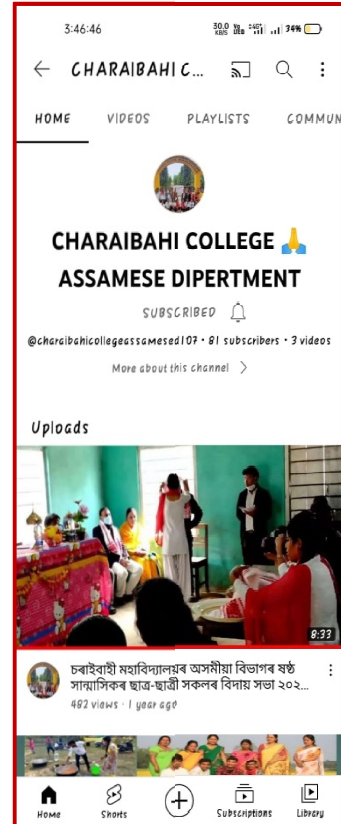

## Provide YouTube channel

YouTube Channel Link <https://youtube.com/@charaibahicollegeassamesed107>

Departmental activities are uploaded in the Departmental YouTube channel. Date:-31/12/2021