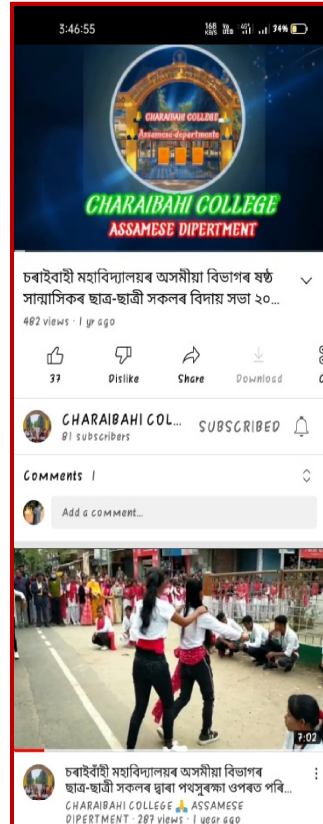

## Provide YouTube channel

YouTube Channel Link <https://youtube.com/@charaibahicollegeassamesed107>

Departmental activities are uploaded in the Departmental YouTube channel. Date:-31/12/2021